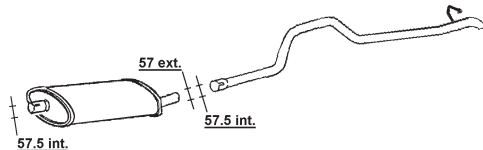

JEEP GRAND CHEROKEE 4.0i Kat

3960cc (135 kW,185 CV,HP,PS)

ch.no.T.....→

09/1995→

N/A

N/A

210683
CH27B
(53054502AD)

142699
CH28A
(53054502AD)