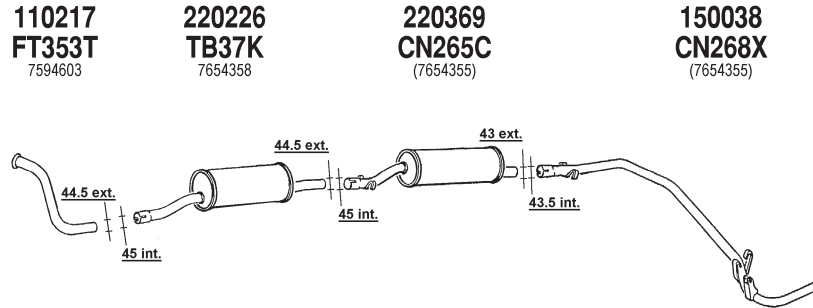

DUCATO 1.9D Diesel 2WD,4WD

1929cc (51 kW,70 CV,HP,PS)

Mot: Regata

10/1980-1994

330182

430191

430191

420163x2

430190

420163x2

420092

420163x2

7594603 4WD

TSN: 841