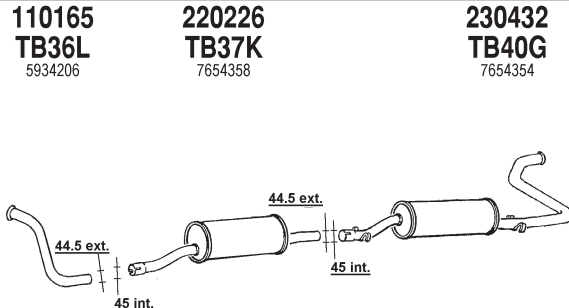

430191

430191

420163x4

DUCATO 2.0 Kat Essence

1998cc (81 kW,110 CV,HP,PS)

Mot: XU10J2

Typ: 231-22

232-22

233-22

02/1994→

330379

N/A

260529
CN373T
1313060080