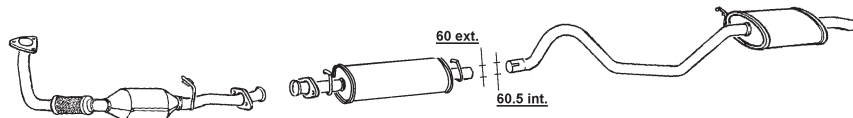

# DISCOVERY 2.5TDi Kat Turbo Diesel

2495cc (81 kW,111 CV,HP,PS)

ch.no.MA081992→

01/1994→

321161  
321161  
ESR2739

220511  
LR153X  
(ESR2390)

260632  
LR154W  
(ESR2390)

TSN: 300,301,336,386,387,401,404,  
431,432