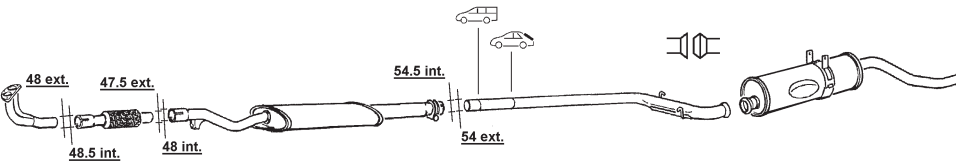

CX 2400

Super,Confort,Pallas
Prestige, GTi
2347cc (85 kW,115 CV,HP,PS)

Typ: MA Series
MJ,ME,MK,ML

08/1976-07/1978