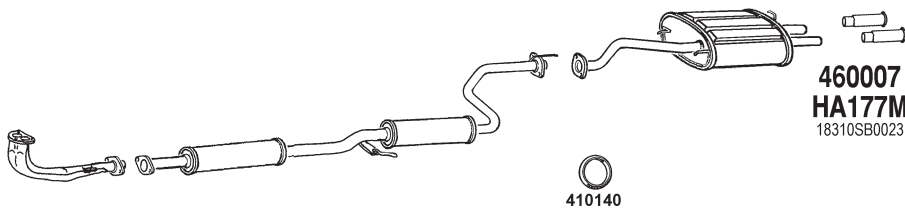

CONCERTO 1.6i 16v

1590cc (95 kW,130 CV,HP,PS)
Mot: DOHC

10/1989-07/1991

420067

110157
RR168X
18210SK3E60

270164
RR180E
18220SK3E60

230249
RR186W
18307SN3E60

460007
HA177M
18310SB0023