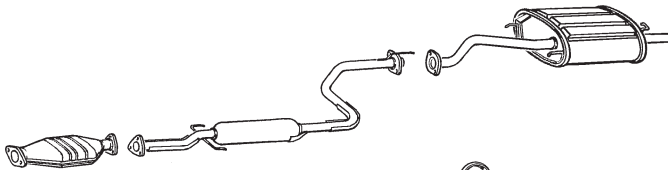

420145

N/A

311073
311073
18160PP4G01

260298
RR183B
18220SK3G71

220210
RR170V
18307SK3E51

CONCERTO 1.6i Kat
16v

1590cc (81 kW,110 CV,HP,PS)
Mot: SOHC

08/1991-09/1994