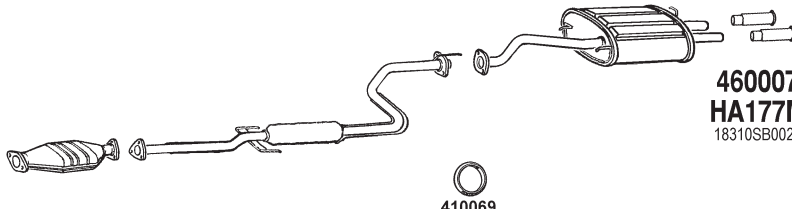

460007
HA177M
18310SB0023

CONCERTO 1.6i Kat 16v

1590cc (89 kW,121 CV,HP,PS)
Mot: DOHC

08/1991-09/1994

420086

N/A

311073
311073
18160PP4G01

260298
RR183B
18220SK3G62

230249
RR186W
18307SN3X60

460007
HA177M
18310SB0023