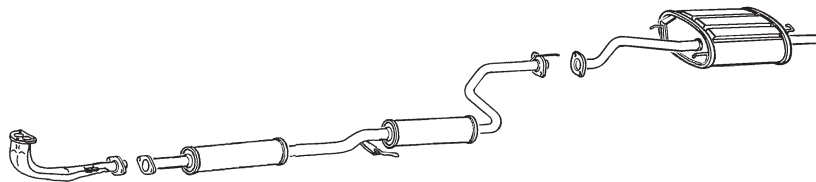

CONCERTO 1.4

1396cc (65 kW,88 CV,HP,PS)

10/1989-07/1991

110157
RR168X
18210SK3E50

270164
RR180E
18220SK3E50

220210
RR170V
18307SN3E51

420060

410161x2