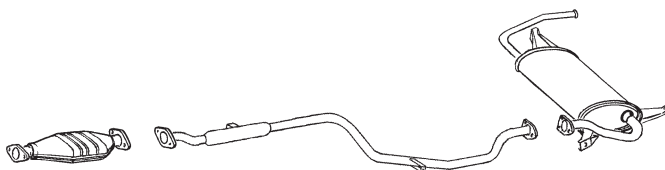

COLT 1.3i Kat 16v

1299cc (55 kW,75 CV,HP,PS)
Mot: 4G13

Typ: CJ1A

03/1996→

210149

N/A

MR188801

N/A

MR188784

150303
CL198Q
MR188846

230456
CL158B
MR188875