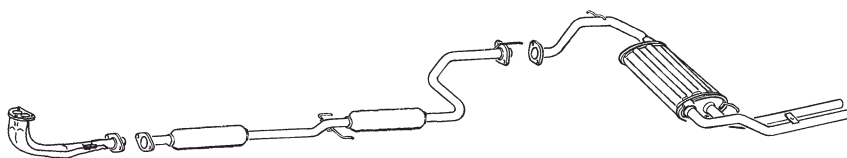

410161x2

410172

420123x2

420123

430090x2

410140

420123x2

420114

N/A N/A

260210
HA164H
18220SR3360

220132
HA165G
18307SR3J41

**CIVIC 1.6i Kat
ESi 16v**

1595cc (90 kW,123 CV,HP,PS)

Mot: VTEC (SOHC)

11/1991-12/1993