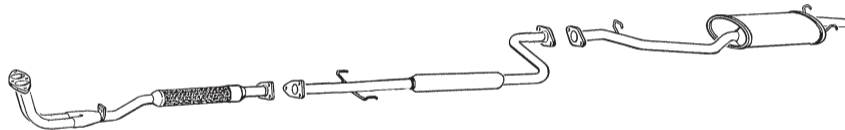

AERODECK 2.0

1955cc (78 kW,106 CV,HP,PS)

Typ: CA5

09/1985-1989

TSN: 428,432,433

420043

140096
HA100C
18210SE0910

250142
HA101B
18220SE0G03

240134
HA102A
18307SE1G41

410162x2

410059

420121x2

410052

420121x3